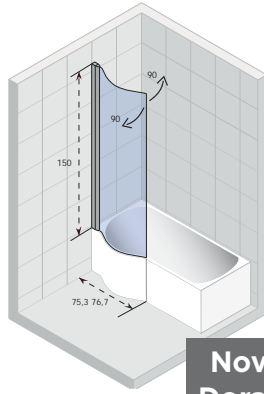

**Novik
Dorado**
(p.260)