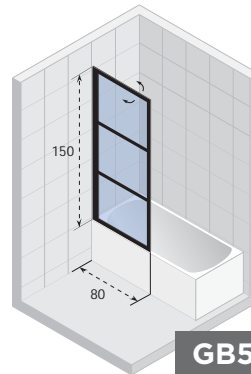

GB501
(p.249)