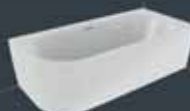

Desire Corner
184x84 cm
p. 84-85