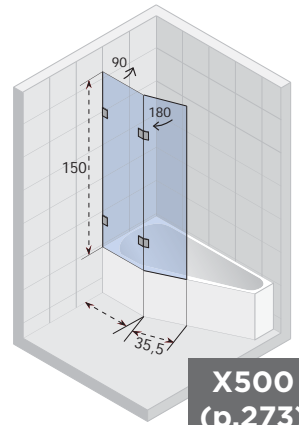

X500
(p.273)