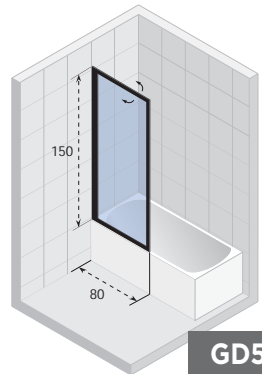

GD501
(p.255)