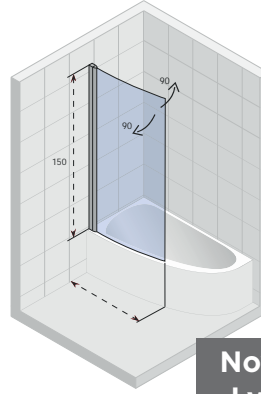

**Novik
Lyra**
(p.260)