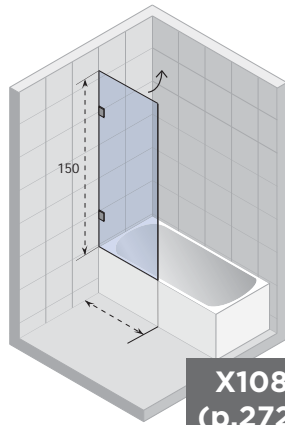

X108
(p.272)