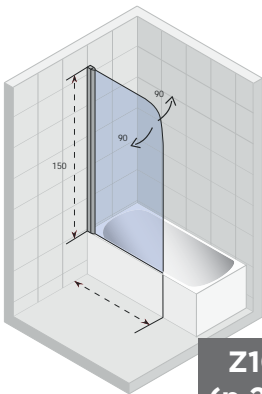

Z107
(p.259)