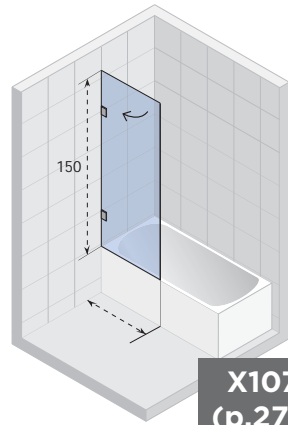

X107
(p.271)